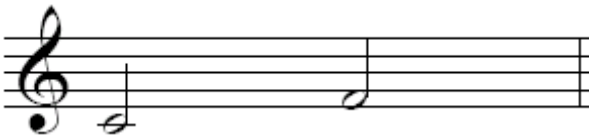

Perfect 4th

Here Comes The Bride
Hey Big Spender
Away In A Manger
We Wish You A Merry Christmas