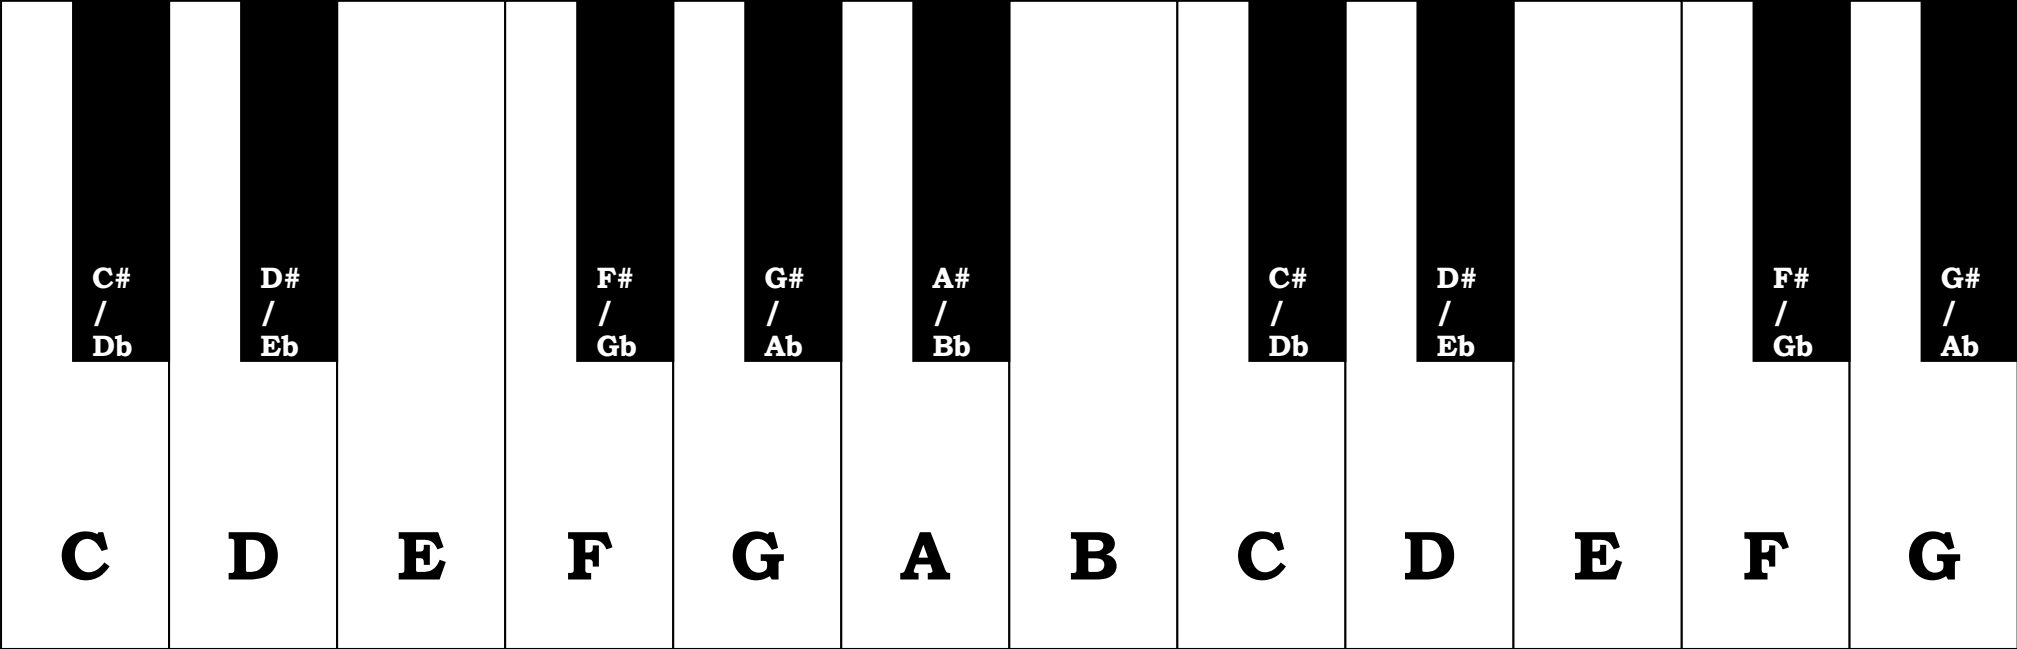

PIANO CHART

A musical staff with a treble clef. The notes are: C4, D4, E4, F4, G4, A4, B4, C5, D5, E5, F5, G5. The notes are written as quarter notes on a five-line staff.